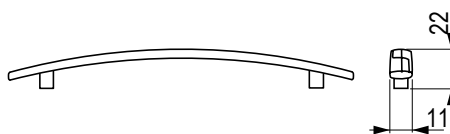

ULIKO [Zn]

<->	•••	08
141	96	157265
173	128	157266