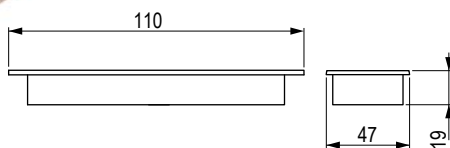

VASCA

BE-12 OA-12

351889 351888

13,5 100 × 40 × 13,5