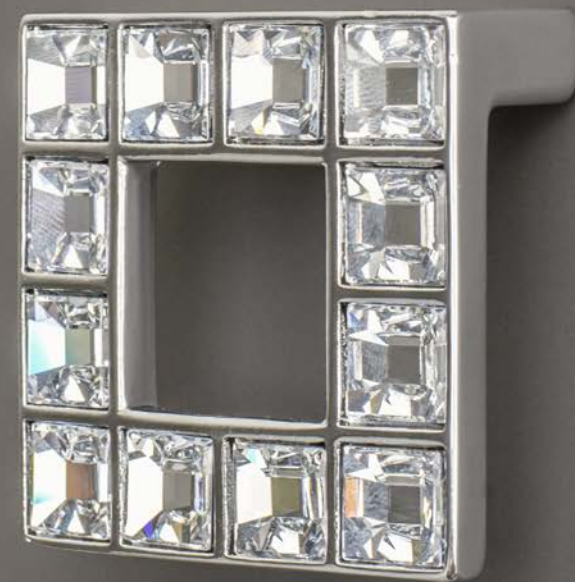

ENZA [Zamac]

☰	↔	•••
22	107	96

01G
US003

RUSTIC AND PORCELAIN HANDLES AND KNOBS

Rustic handles bring an authentic vintage look. They are often made of high-quality metal with a wear effect, which gives the furniture a rustic character. These handles are long-lasting, durable and set a nice nostalgic mood.