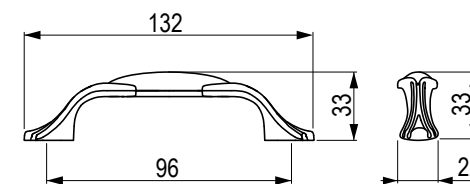

VINTAGE [Zamac]

08/23-14

360611